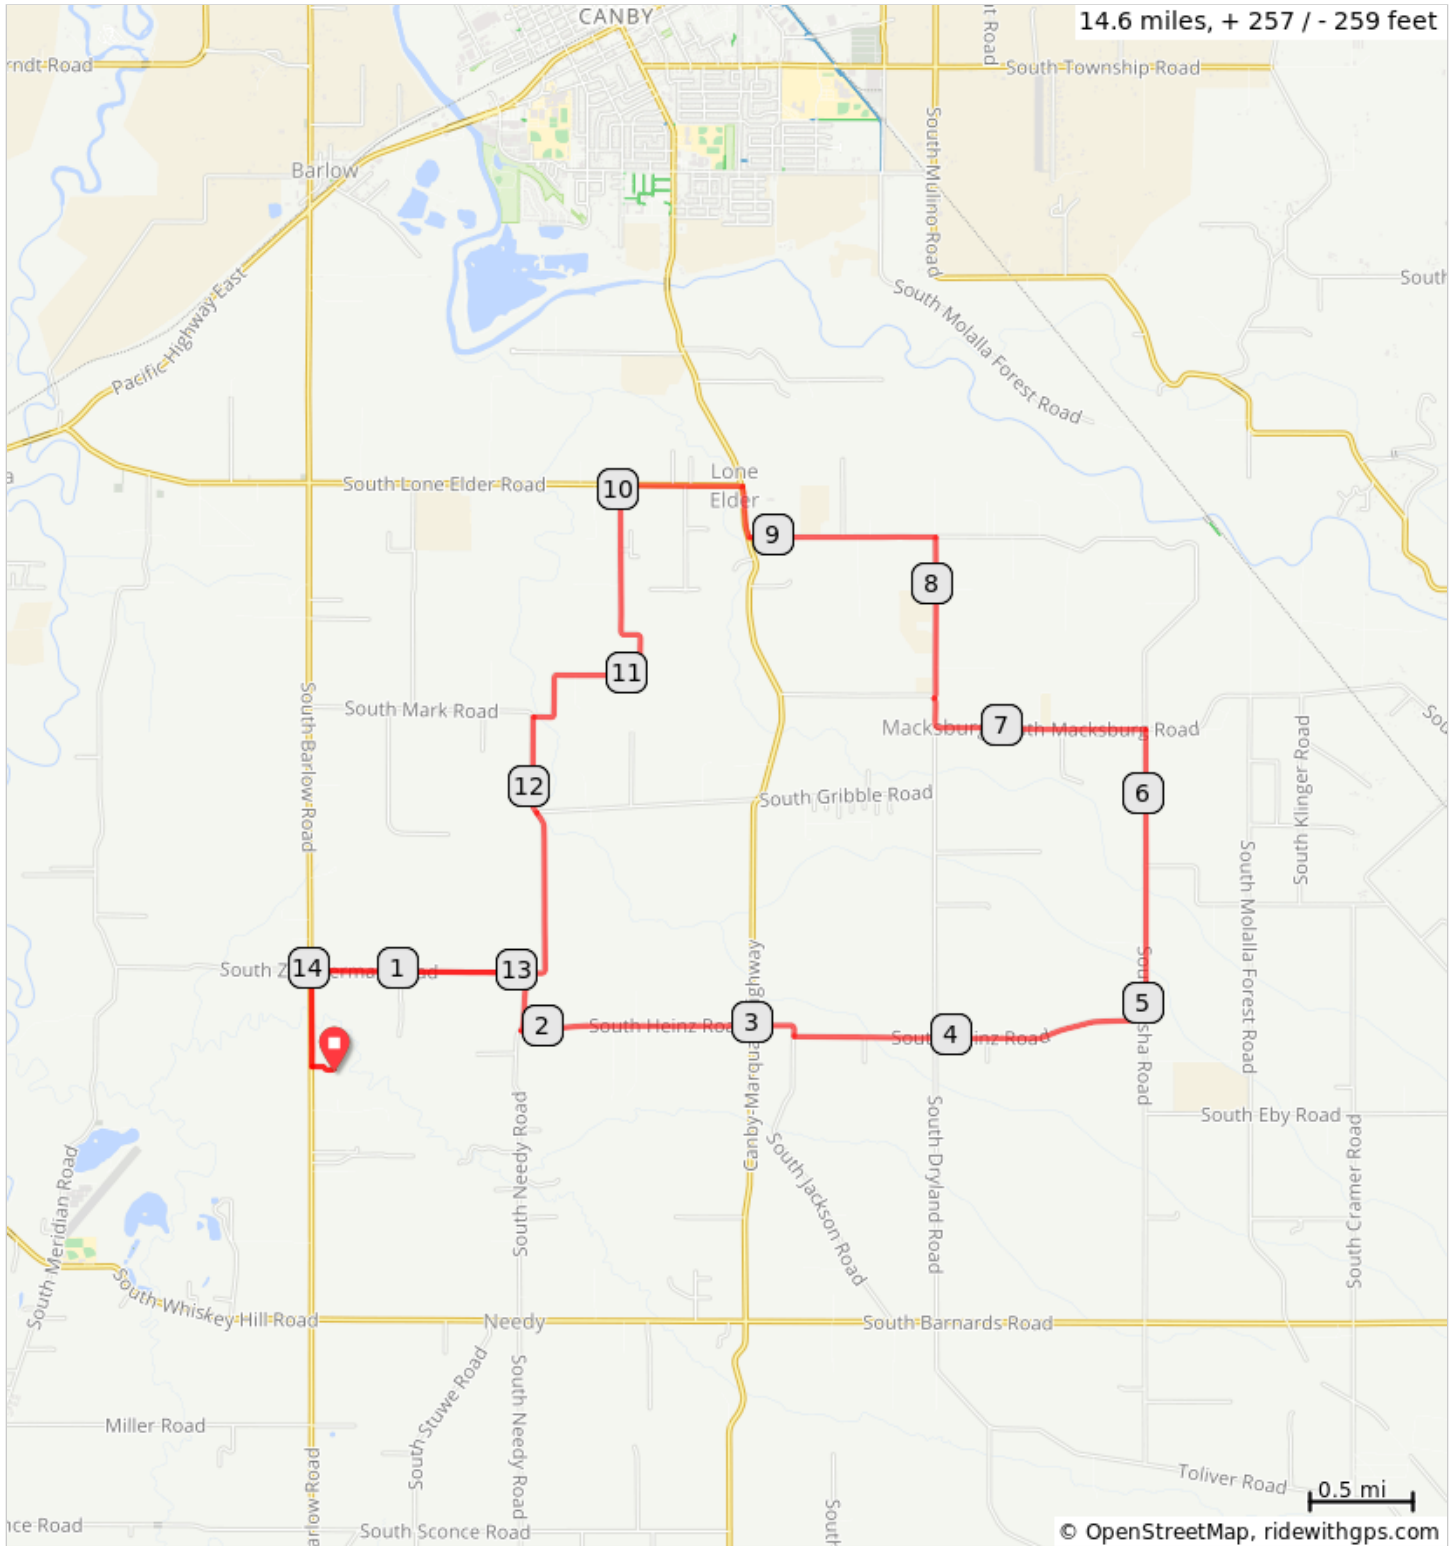

St JOSEF'S Winery

St. Josef's Winery Canby

Seg	Acc. Miles	Seg. Miles	Dir	Street	Seg	Acc. Miles	Seg. Miles	Dir	Street
1	0	0		St. Josef's Coutyard	12	7.5	0.2	BR	onto Harms Rd
2	0.1	0.1	TR	Barlow Rd. (Single File)	13	8.2	0.7	TL	Kracksburger Rd
3	0.6	0.5	TR	Zimmerman Rd (Top of hill)	14	9.1	0.9	TR	Canby/Marquam Hwy (Single File)
4	1.6	1	TR	Needy Rd.	15	9.4	0.3	TL	Lone Elder (at store)
5	1.9	0.3	BL	S Heinz Rd.	16	9.9	0.5	TL	Bolland Rd
6	3	1.1	STR	through Canby/Marquam Hwy	17	11.6	1.7	TL	Gribble Rd
7	3.2	0.2	TL	stay on S Heinz	18	12.1	0.5	BR	Road changes to Ogelsby
8	3.9	0.7	STR	through Dryland Rd	19	12.9	0.8	B	Road becomes Zimmerman
9	4.9	1	TL	Elisha Rd	20	14	1.1	TL	Barlow Rd. (Single File)
10	6.3	1.4	TL	Macksburg Rd	21	14.5	0.5	TL	St' Josef's driveway
11	7.3	1	BR	(around Terra Nova Nursery)	22	14.6	0.1	STR	Courtyard

FOLD PAGE

TL Turn Left onto...
 TR Turn Right onto...
 BL Bear Left onto...
 BR Bear Right onto...
 B Becomes...
 STR Stay Straight

nc note landmark Crossing
 nl note landmark to Left
 nr note landmark to Right
 f Food
 r Restroom