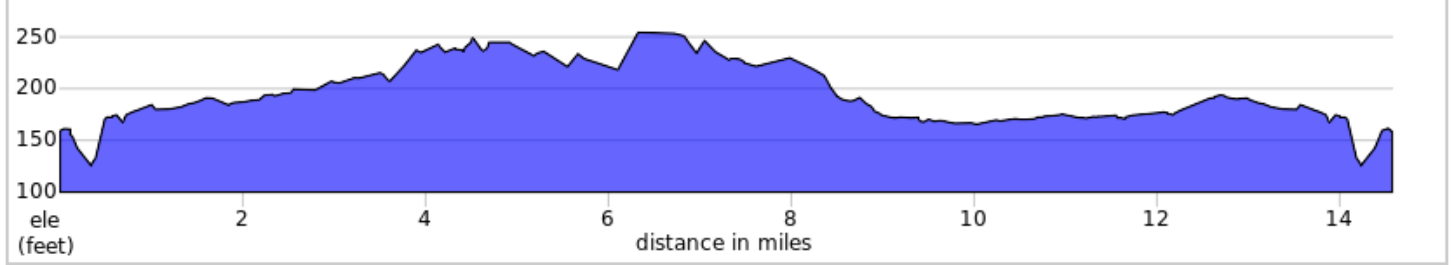

St JOSEF'S Winery

St. Josef's Winery Canby

Seg	Acc. Miles	Seg. Miles	Dir	Street	Seg	Acc. Miles	Seg. Miles	Dir	Street
1	0	0		St. Josef's Coutyard	12	7.5	0.2	BR	onto Harms Rd
2	0.1	0.1	TR	Barlow Rd. (Single File)	13	8.2	0.7	TL	Kracksburger Rd
3	0.6	0.5	TR	Zimmerman Rd (Top of hill)	14	9.1	0.9	TR	Canby/Marquam Hwy (Single File)
4	1.6	1	TR	Needy Rd.	15	9.4	0.3	TL	Lone Elder (at store)
5	1.9	0.3	BL	S Heinz Rd.	16	9.9	0.5	TL	Bolland Rd
6	3	1.1	STR	through Canby/Marquam Hwy	17	11.6	1.7	TL	Gribble Rd
7	3.2	0.2	TL	stay on S Heinz	18	12.1	0.5	BR	Road changes to Ogelsby
8	3.9	0.7	STR	through Dryland Rd	19	12.9	0.8	B	Road becomes Zimmerman
9	4.9	1	TL	Elisha Rd	20	14	1.1	TL	Barlow Rd. (Single File)
10	6.3	1.4	TL	Macksburg Rd	21	14.5	0.5	TL	St' Josef's driveway
11	7.3	1	BR	(around Terra Nova Nursery)	22	14.6	0.1	STR	Courtyard

FOLD PAGE

TL Turn Left onto...
 TR Turn Right onto...
 BL Bear Left onto...
 BR Bear Right onto...
 B Becomes...
 STR Stay Straight

nc note landmark Crossing
 nl note landmark to Left
 nr note landmark to Right
 f Food
 r Restroom